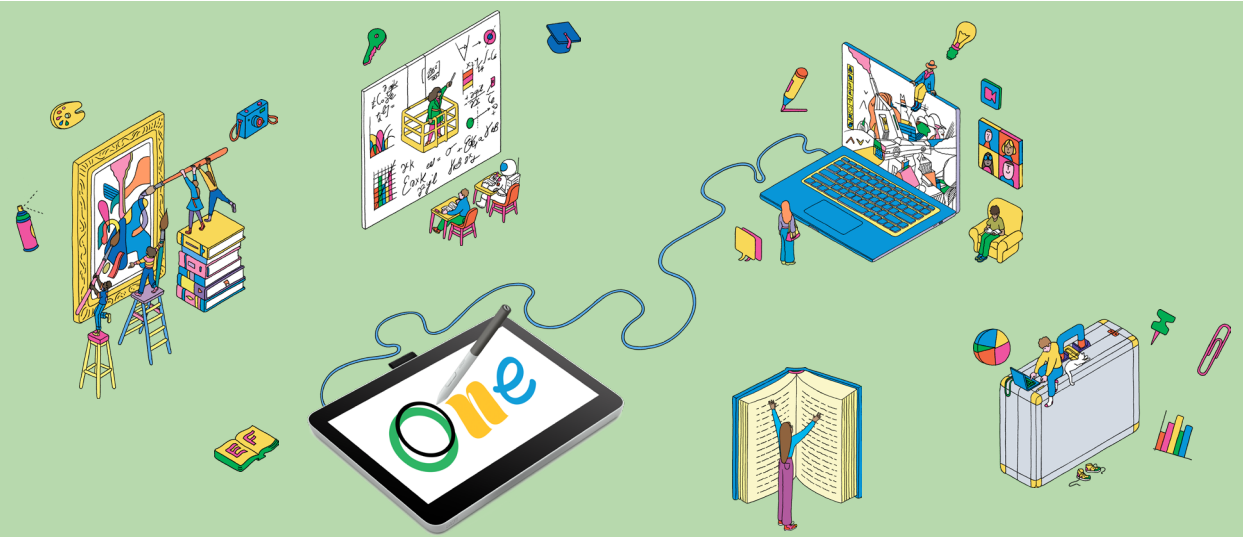

Wacom® One

See where it takes you

Explore a bold new world of possibilities with Wacom One. Our **pen display** gives you the freedom to digitally draw, paint, edit images, take notes and collaborate. Choose from our exceptional lineup of pen display models, designed to offer you the unparalleled experience of creating directly on a high-resolution screen using a precise pen. Witness your artistic creations come alive with breathtaking accuracy and detail, as you seamlessly translate your imagination onto the screen before you. Plus, bonus software, tutorials and exciting community experience are included. So there's no limit to what you can do.

Specifications

Wacom One 13 touch
Pen display

Wacom One 12
Pen display

Screen size	13.3-inch / 33.8 cm	11.6-inch / 29.5 cm
Display resolution	1920 x 1080 pixels	
Touch	Yes	No
Surface	No parallax, Anti-glare & Anti-fingerprint	
Pen technology	Electromagnetic resonance technology (EMR), compatible with third party pens (LAMY, Staedtler, ...)	
Pen type	Tilt- & pressure-sensitive, cordless, battery-free	
Pen buttons	2 x (individual button assignment)	
Connection	2 x USB Type-C (USB hub function)	
Dimensions L x W x H (mm)	336 x 222 x 12 mm (13.3-inch)	299 x 190 x 11mm (11.6-inch)
Product weight (kg)	900 grams (13.3-inch)	700 grams (11.6-inch)

Strengths of pen displays

Draw directly on screen

Like drawing with pen on paper

Easy connection with your computer or smartphone

Quick set-up allows one to get started quickly and easily

Draw & communicate on a larger screen

Extend the display of your Android phone

Ideal for both content creation & consumption

Draw, browse the web, use Social Media and much more